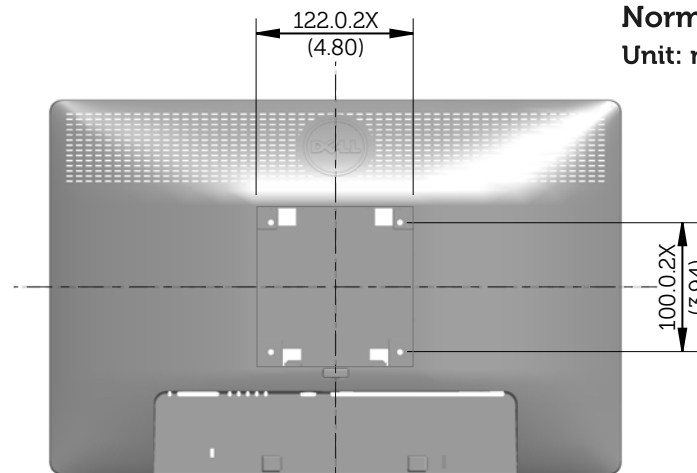

# P1913 Outline Dimensions

# Norminal Dimensions

Unit: mm (inch)

Back view of Monitor without stand

# P1913S Outline Dimensions

Nominal Dimensions  
Unit: mm (inch)

Back view of Monitor without stand

# P2213 Outline Dimensions

Nominal Dimensions  
Unit: mm (inch)

Back view of Monitor without stand