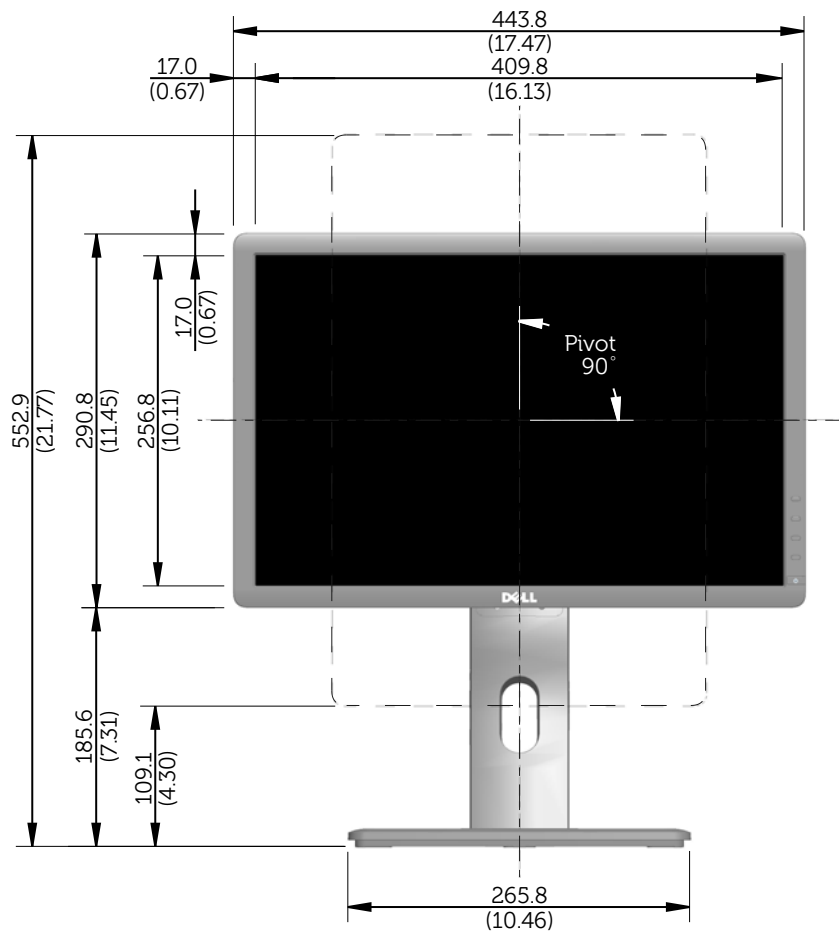

# P1913 Outline Dimensions

# Norminal Dimensions

Unit: mm (inch)

Back view of Monitor without stand

# P1913S Outline Dimensions

Nominal Dimensions  
Unit: mm (inch)

Back view of Monitor without stand

# P2213 Outline Dimensions

Nominal Dimensions  
Unit: mm (inch)

Back view of Monitor without stand