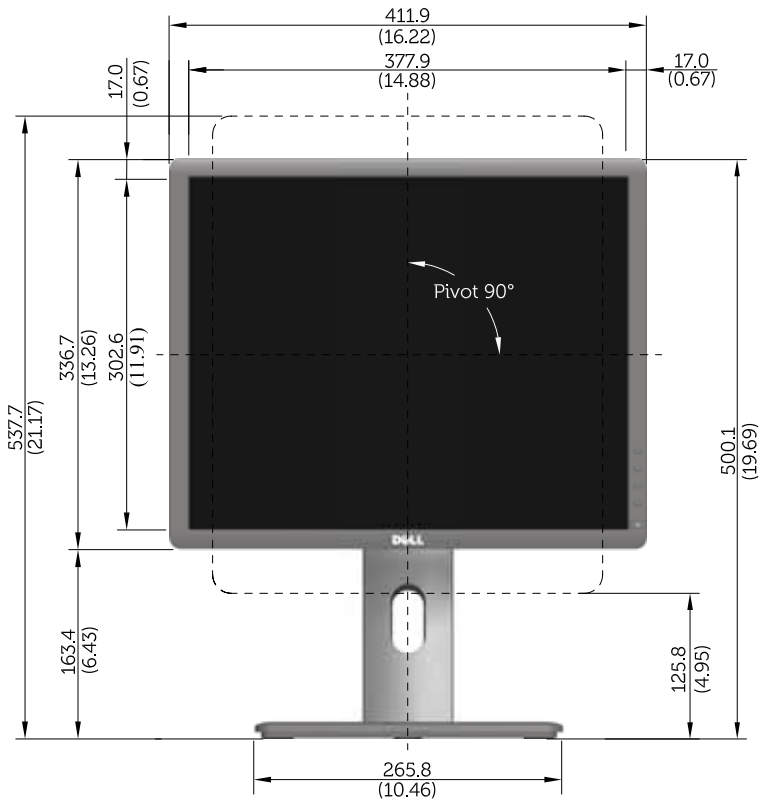

# Norminal Dimensions

Unit: mm (inch)

Back view of Monitor without stand

# P1913S Outline Dimensions

Nominal Dimensions  
Unit: mm (inch)

Back view of Monitor without stand

# P2213 Outline Dimensions

Nominal Dimensions  
Unit: mm (inch)

Back view of Monitor without stand