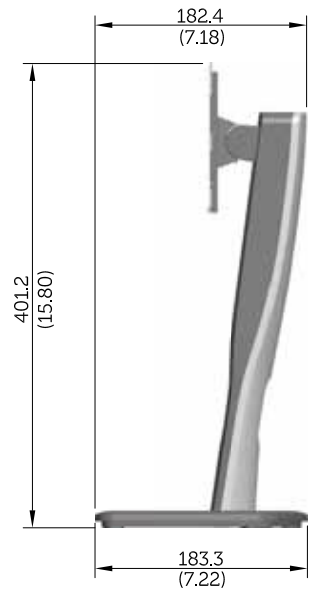

# P1913 Outline Dimensions

# Norminal Dimensions

Unit: mm (inch)

Back view of Monitor without stand

# P1913S Outline Dimensions

Nominal Dimensions  
Unit: mm (inch)

Back view of Monitor without stand

# P2213 Outline Dimensions

Nominal Dimensions  
Unit: mm (inch)

Back view of Monitor without stand