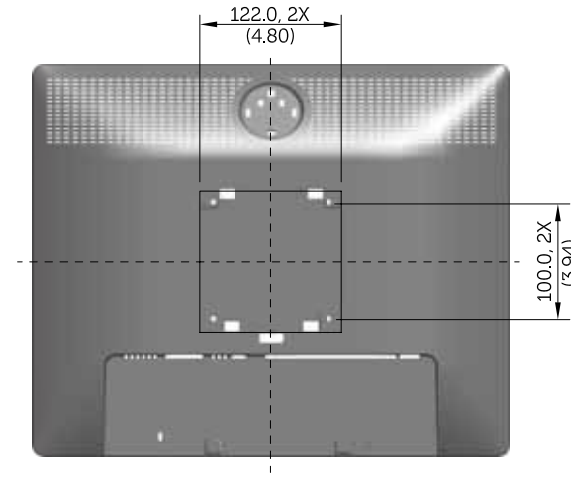

# Norminal Dimensions

Unit: mm (inch)

Back view of Monitor without stand

# P1913S Outline Dimensions

Nominal Dimensions  
Unit: mm (inch)

Back view of Monitor without stand

# P2213 Outline Dimensions

Nominal Dimensions  
Unit: mm (inch)

Back view of Monitor without stand