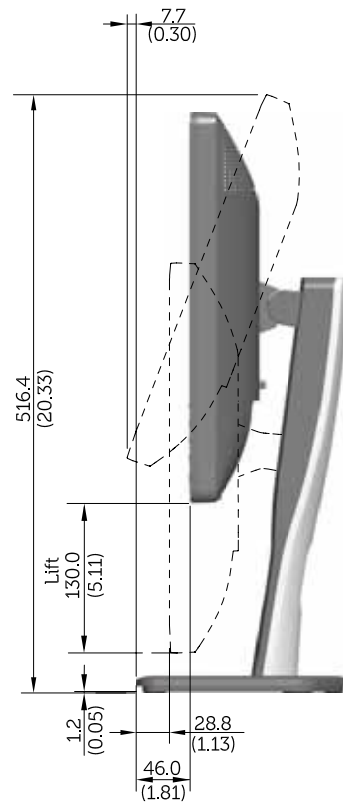

# P1913 Outline Dimensions

# Norminal Dimensions

Unit: mm (inch)

Back view of Monitor without stand

# P1913S Outline Dimensions

Nominal Dimensions  
Unit: mm (inch)

Back view of Monitor without stand

# P2213 Outline Dimensions

Nominal Dimensions  
Unit: mm (inch)

Back view of Monitor without stand