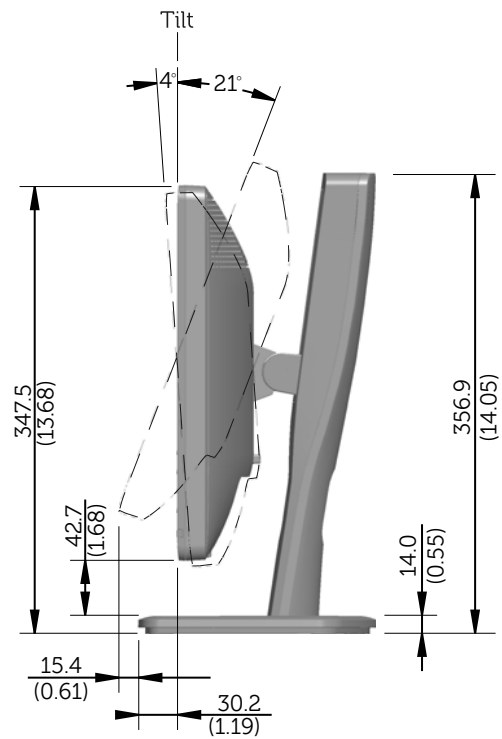

# P1913 Outline Dimensions

# Norminal Dimensions

Unit: mm (inch)

Back view of Monitor without stand

# P1913S Outline Dimensions

Nominal Dimensions  
Unit: mm (inch)

Back view of Monitor without stand

# P2213 Outline Dimensions

Nominal Dimensions  
Unit: mm (inch)

Back view of Monitor without stand