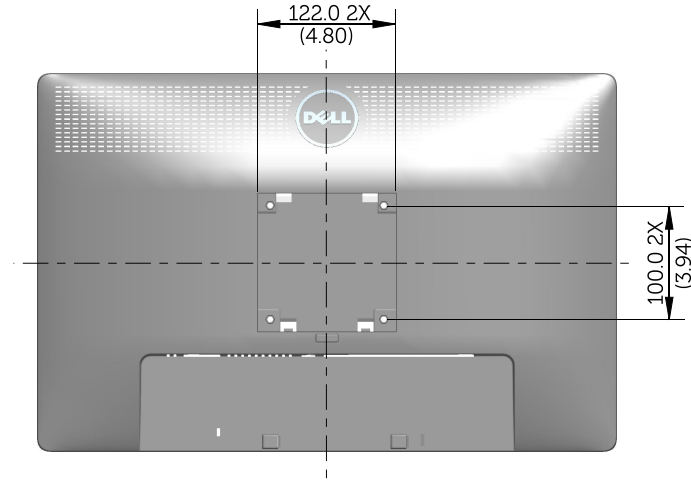

# Norminal Dimensions

Unit: mm (inch)

Back view of Monitor without stand

# P1913S Outline Dimensions

Nominal Dimensions  
Unit: mm (inch)

Back view of Monitor without stand

# P2213 Outline Dimensions

Nominal Dimensions  
Unit: mm (inch)

Back view of Monitor without stand