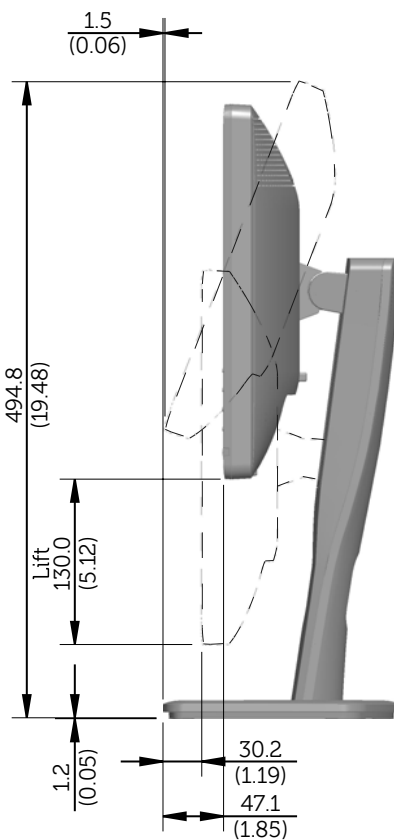

# P1913 Outline Dimensions

# Norminal Dimensions

Unit: mm (inch)

Back view of Monitor without stand

# P1913S Outline Dimensions

Nominal Dimensions  
Unit: mm (inch)

Back view of Monitor without stand

# P2213 Outline Dimensions

Nominal Dimensions  
Unit: mm (inch)

Back view of Monitor without stand