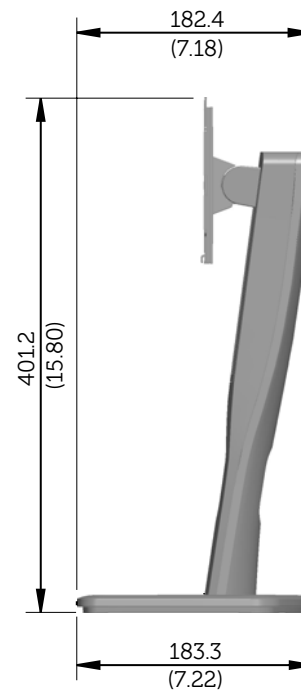

# P1913 Outline Dimensions

# Norminal Dimensions

Unit: mm (inch)

Back view of Monitor without stand

# P1913S Outline Dimensions

Nominal Dimensions  
Unit: mm (inch)

Back view of Monitor without stand

# P2213 Outline Dimensions

Nominal Dimensions  
Unit: mm (inch)

Back view of Monitor without stand