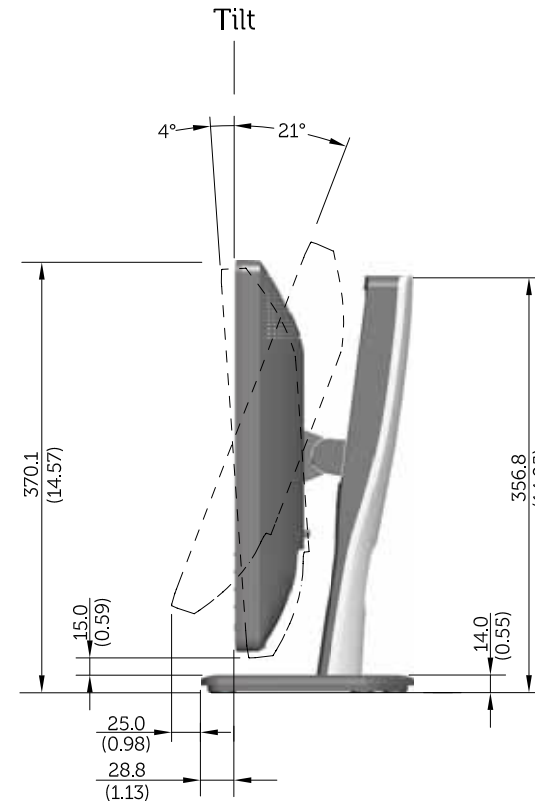

# P1913 Outline Dimensions

# Norminal Dimensions

Unit: mm (inch)

Back view of Monitor without stand

# P1913S Outline Dimensions

Nominal Dimensions  
Unit: mm (inch)

Back view of Monitor without stand

# P2213 Outline Dimensions

Nominal Dimensions  
Unit: mm (inch)

Back view of Monitor without stand