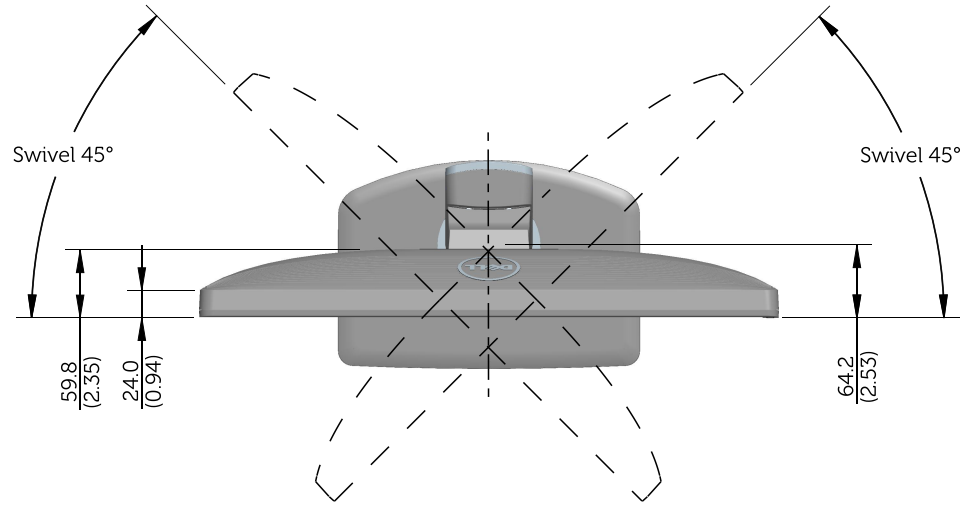

# Norminal Dimensions

Unit: mm (inch)

Back view of Monitor without stand

# P1913S Outline Dimensions

Nominal Dimensions  
Unit: mm (inch)

Back view of Monitor without stand

# P2213 Outline Dimensions

Nominal Dimensions  
Unit: mm (inch)

Back view of Monitor without stand